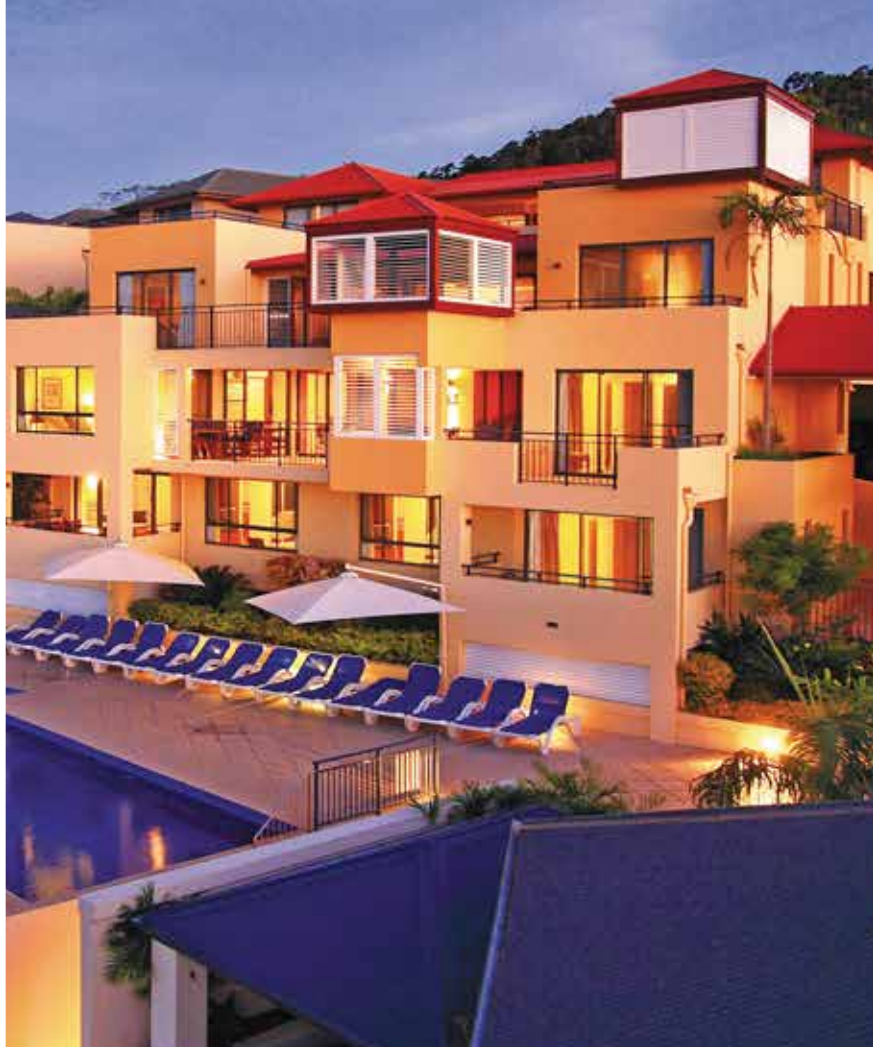

Knotty Pine

Walnut Matte

BLADE STAY

Comes Standard

Double Shute Bolt

AVAILABLE LOUVER SIZE: 3.5"

CONTACT US ABOUT OUR EXCITING WOOD RANGE

CONTACT: 469-619-9989 WEB: WWW.THEWINDOWOUTFITTERS.COM/